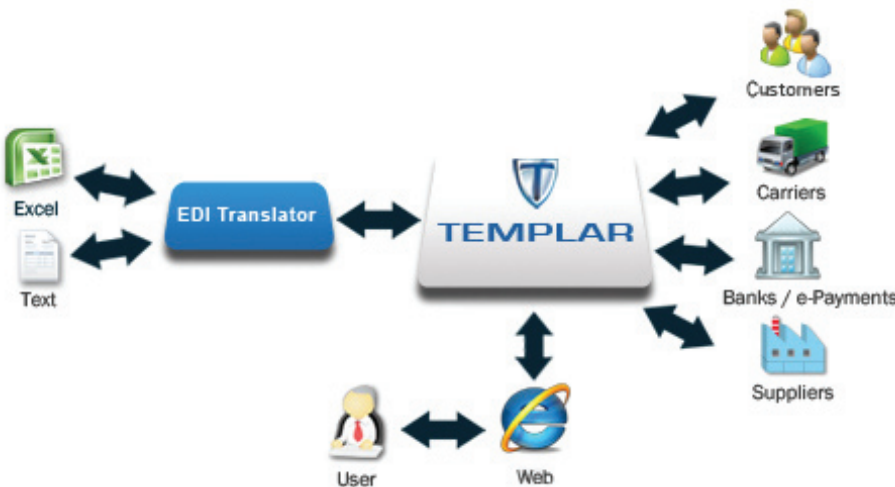

TEMPLAR

The Industry Standard for Translation & Communication.

Are you in control?

It's a loaded question—being in control of your trading community usually means managing a variety of proprietary systems cobbled together across your networks—not to mention inter operating with your partners and vendors.

Imagine a solution, a single application, that translates data, provides you complete control of your trading community, offers you unparalleled security features and allows you to send any kind of file, EDI or otherwise. That solution would put you in control, reduce your reliance on a VAN, free up your internal IT resources from watch-dogging your EDI solution and give you peace of mind that your data is being sent securely and automatically.

You don't have to imagine anymore. That solution is Templar—a Java-based application that supports a variety of databases, security algorithms and signature types. It is a robust EDI/INT translation and transmission solution with simple navigation designed to give you full control over your trading community—from managing trading partner profiles to monitoring the flow of data. What's more, with credential-based security, you can control which users are able to access which portions of Templar's functionality. Templar is designed to reduce the complexity of today's business-to-business data exchanges. It is a single, simple solution to translate any data and securely transmit it over the Internet to partners, vendors and customers.

Data Translation and Data Mapping:

TEMPLAR software separates the mapping functionality from the production data translation engine. This unique feature allows for lightning fast translation.

Interdata, LLC
7825 Fay Ave. Suite 200
La Jolla, CA 9037